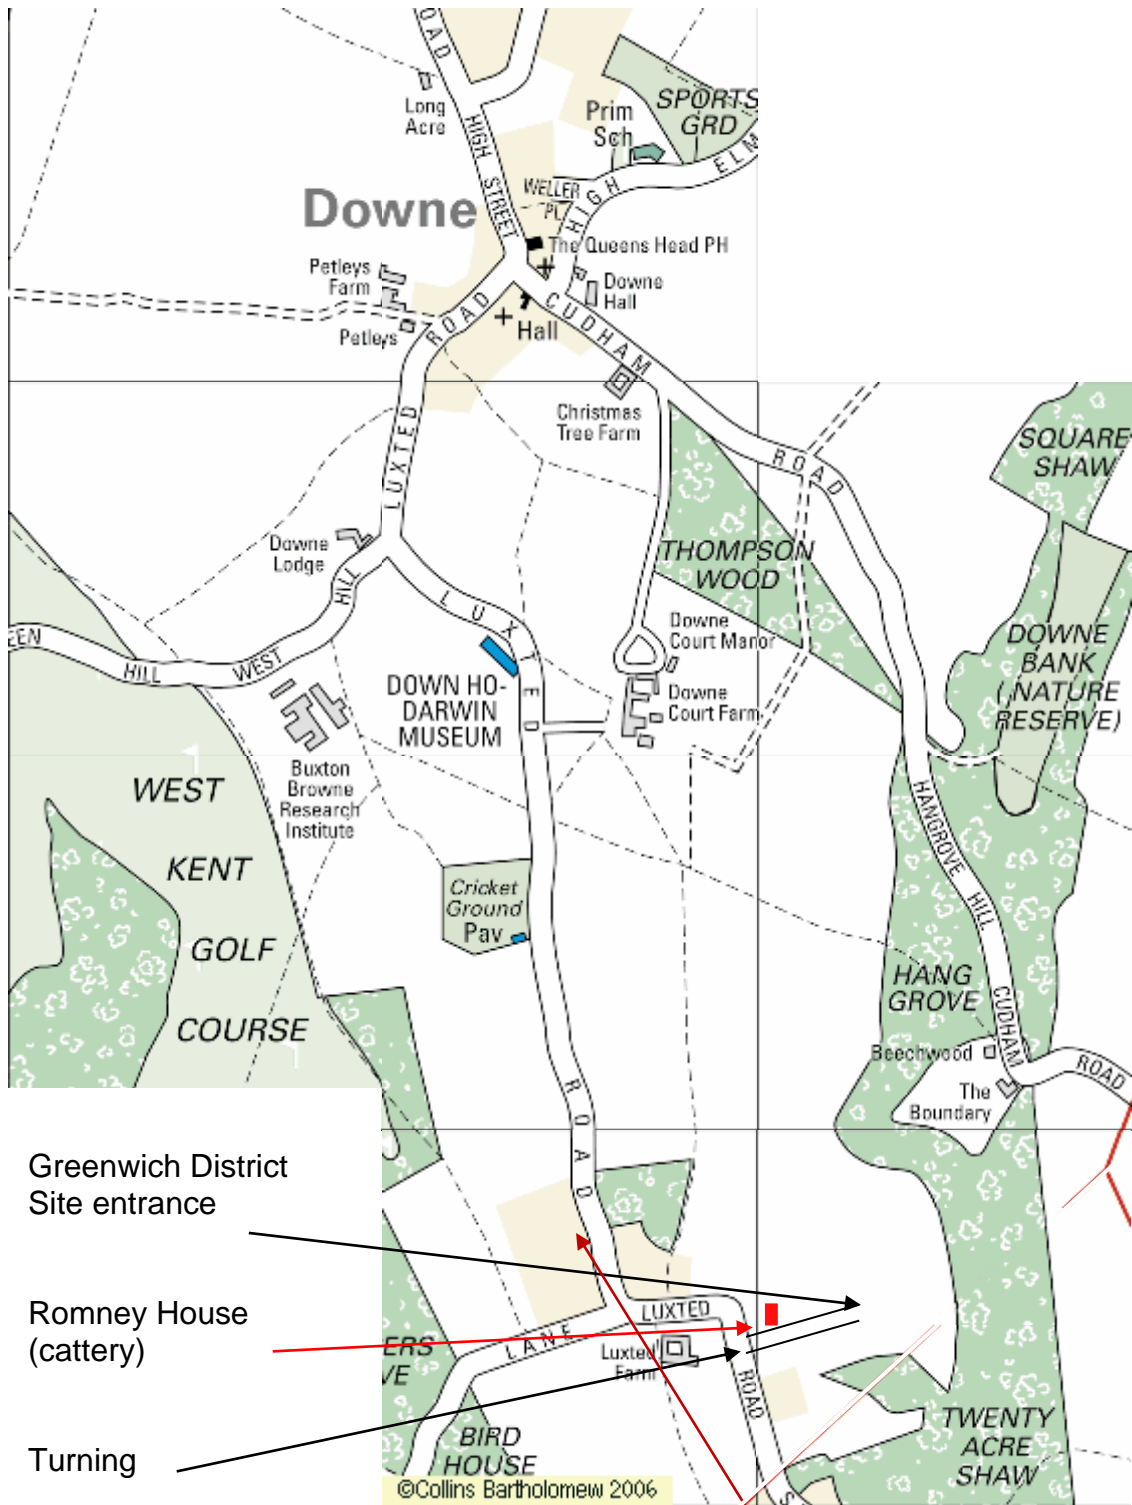

Map of route through Downe village to the campsite.

Greenwich District Site entrance

Romney House (cattery)

Turning

Satnav details

The post code is BR6 7JT which Google says is here!

What3words - three words reference for the turning is **///grades.fits.ankle**